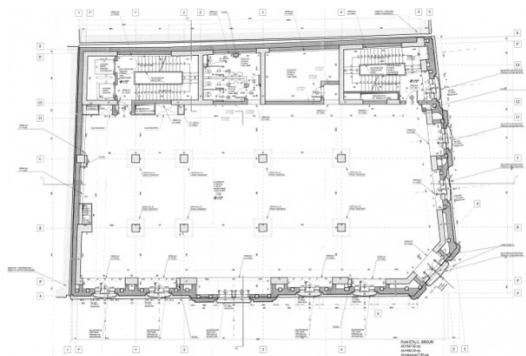

### Building information

Building status	Existing
Year of reconstruction	2016
Parking ratio	To be agreed
Total building area	4 500 sq m

## Typical floor plan